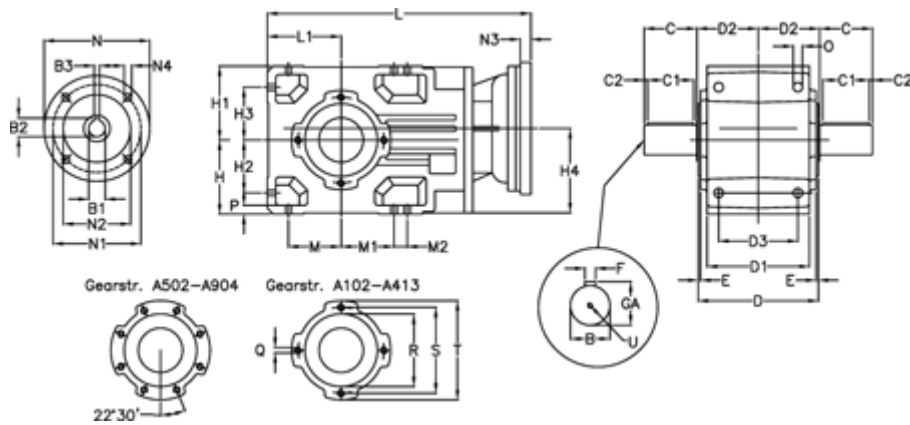

Article number: 29600200842235
 Description: Bevel helical gearbox
 A202UD-8,4-P90B5

Measures

B = 30	D1 = 110	H1 = 80	M2 = 0	Q = M8x15
B1 = 24	D2 = 73	H2 = 60.0	N = 200	R = 95
B2 = 27.3	D3 = 90	H3 = 60.0	N1 = 165	S = 115
B3 = 8	Description = A202UD-xx-P90 B5	H4 = 93.0	N2 = 130	T = 140
C = 60	E = 3.0	L = 325.5	N3 = 0	U = M10x22
C1 = 50	F = 10	L1 = 80	N4 = M10x12	
C2 = 5.0	GA = 33.0	M = 60.0	O = 9.5	
D = 136	H = 80	M1 = 60.0	P = 9	